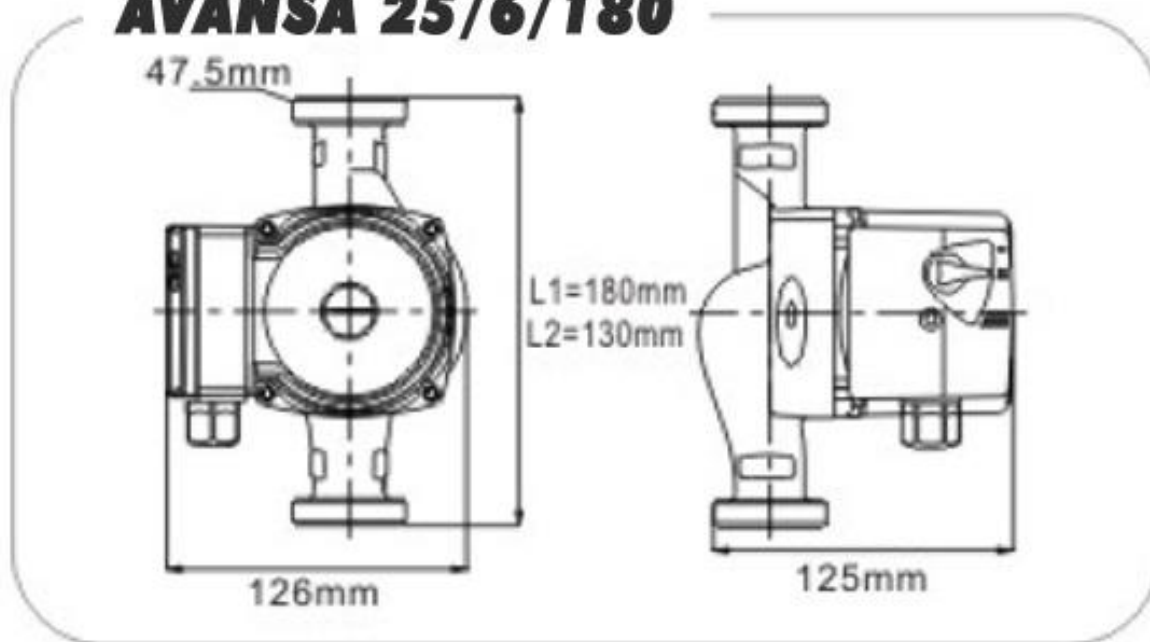

# AVANSA 25/6/180

MODEL	PUTERE (W) III / II / I	DEBIT MAX. L/min	INALTIME (m) MAX.	RACORDURI	GREUTATE (kg)
25/6	93/67/46	55/38/22	6/5/3	1 ½"	2,4