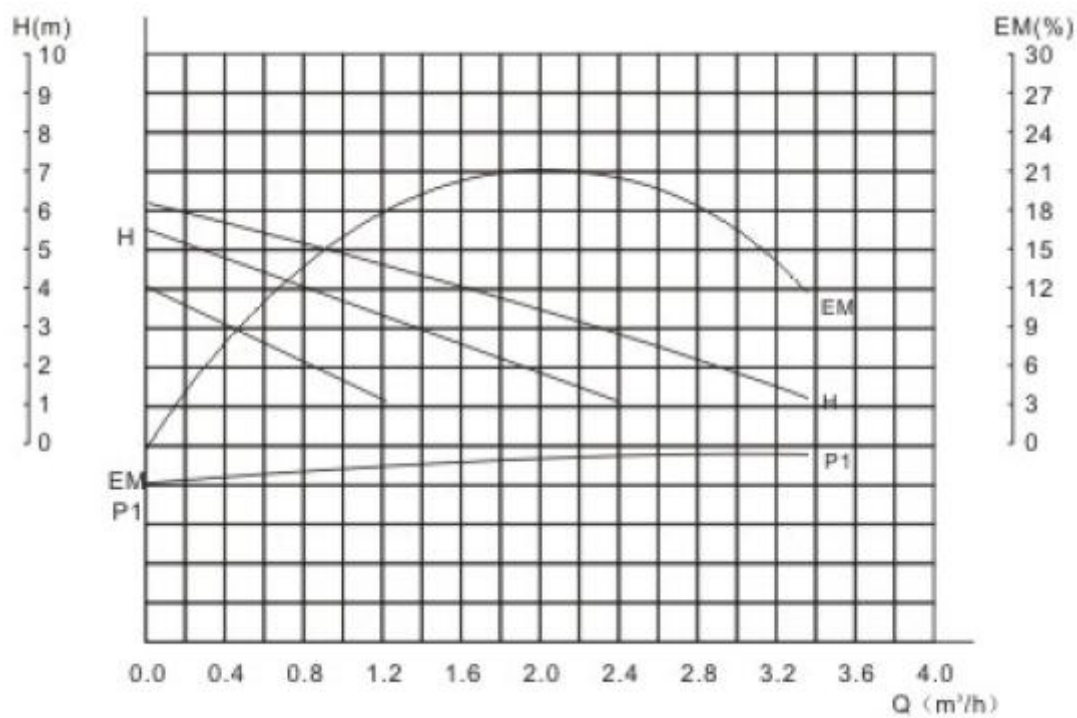

# AVANSA 25/6/180

MODEL	PUTERE (W) III / II / I	DEBIT MAX. L/min	INALTIME (m) MAX.	RACORDURI	GREUTATE (kg)
25/6	93/67/46	55/38/22	6/5/3	1 ½"	2,4